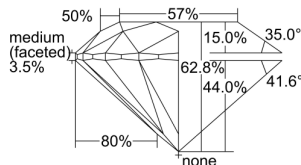

GIA®

FACSIMILE

GIA REPORT 6492913722

Verify this report at GIA.edu

GIA NATURAL DIAMOND DOSSIER®

July 12, 2024
GIA Report Number **6492913722**
Shape and Cutting Style ..... **Round Brilliant**
Measurements ..... **4.71 - 4.73 x 2.96 mm**

GRADING RESULTS

Carat Weight ..... **0.40 carat**
Color Grade ..... **E**
Clarity Grade **VS2**
Cut Grade ..... **Excellent**

ADDITIONAL GRADING INFORMATION

Polish ..... **Excellent**
Symmetry ..... **Excellent**
Fluorescence ..... **None**
Clarity Characteristics..... **Cloud, Crystal**
Inscription(s): **GIA 6492913722**

PROPORTIONS

Profile to actual proportions

GRADING SCALES

GIA COLOR SCALE	GIA CLARITY SCALE	GIA CUT SCALE	
D	FLAWLESS	EXCELLENT	
E	INTERNALLY FLAWLESS		
F		VVS₁	VERY GOOD
G	VVS₂		
H	VS₁	GOOD	
I	VS₂		
J	SI₁	FAIR	
K	SI₂		
L	I₁	POOR	
M	I₂		
N	I₃		
O			
P			
Q			
R			
S			
T			
U			
V			
W			
X			
Y			
Z