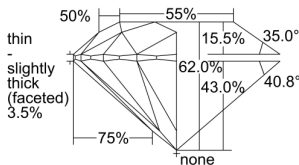

GIA®

FACSIMILE

GIA REPORT

6492914266

Verify this report at GIA.edu

GIA NATURAL DIAMOND DOSSIER®

July 15, 2024
GIA Report Number **6492914266**
Shape and Cutting Style ..... **Round Brilliant**
Measurements ..... **4.90 - 4.94 x 3.05 mm**

GRADING RESULTS

Carat Weight ..... **0.45 carat**
Color Grade ..... **F**
Clarity Grade **S11**
Cut Grade ..... **Excellent**

ADDITIONAL GRADING INFORMATION

Polish ..... **Excellent**
Symmetry ..... **Excellent**
Fluorescence ..... **None**
Clarity Characteristics..... **Crystal, Cloud**
Inscription(s): **GIA 6492914266**

PROPORTIONS

Profile to actual proportions

GRADING SCALES

GIA COLOR SCALE	GIA CLARITY SCALE	GIA CUT SCALE
COLOURLESS	FLAWLESS	EXCELLENT
D	FLAWLESS	
E	FLAWLESS	VERY GOOD
F	FLAWLESS	
G	FLAWLESS	
H	FLAWLESS	
I	VVS₁	GOOD
J	VVS₂	
K	VS₁	FAIR
L	VS₂	
M	S1₁	
N	S1₂	POOR
O	I₁	
P	I₂	
Q	I₃	
R		
S		
T		
U		
V		
W		
X		
Y		
Z