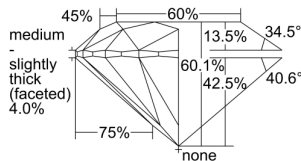

GIA®

FACSIMILE

GIA REPORT 6492915636

Verify this report at GIA.edu

GIA NATURAL DIAMOND DOSSIER®

July 12, 2024
GIA Report Number **6492915636**
Shape and Cutting Style ..... **Round Brilliant**
Measurements ..... **4.47 - 4.48 x 2.69 mm**

GRADING RESULTS

Carat Weight ..... **0.33 carat**
Color Grade ..... **G**
Clarity Grade ..... **Internally Flawless**
Cut Grade ..... **Excellent**

ADDITIONAL GRADING INFORMATION

Polish ..... **Excellent**
Symmetry ..... **Excellent**
Fluorescence ..... **None**
Clarity Characteristics..... **Minor Details of Polish**
Inscription(s): **GIA 6492915636**

PROPORTIONS

Profile to actual proportions

GRADING SCALES

GIA COLOR SCALE	GIA CLARITY SCALE	GIA CUT SCALE	
D	FLAWLESS	EXCELLENT	
E	INTERNALLY FLAWLESS		
F		VVS₁	VERY GOOD
G	VVS₂		
H	VS₁	GOOD	
I	VS₂		
J	SI₁	FAIR	
K	SI₂		
L	I₁	POOR	
M			
N			
O	I₂		
P			
Q			
R	I₃		
S			
T			
U			
V			
W			
X			
Y			
Z