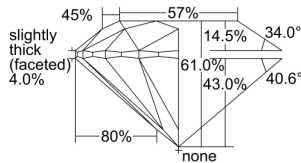

GIA®

FACSIMILE

GIA REPORT 6492916563

Verify this report at GIA.edu

GIA NATURAL DIAMOND DOSSIER®

July 15, 2024
GIA Report Number 6492916563
Shape and Cutting Style ..... Round Brilliant
Measurements ..... 5.29 - 5.33 x 3.24 mm

GRADING RESULTS

Carat Weight ..... 0.56 carat
Color Grade ..... F
Clarity Grade VS1
Cut Grade ..... Excellent

ADDITIONAL GRADING INFORMATION

Polish ..... Excellent
Symmetry ..... Excellent
Fluorescence ..... Medium Blue
Clarity Characteristics ..... Cloud, Needle, Pinpoint
Inscription(s): GIA 6492916563

PROPORTIONS

Profile to actual proportions

GRADING SCALES

GIA COLOR SCALE	GIA CLARITY SCALE	GIA CUT SCALE	
D	FLAWLESS	EXCELLENT	
E	INTERNALLY FLAWLESS		
F		VVS₁	VERY GOOD
G	VVS₂		
H	VS₁	GOOD	
I	VS₂		
J	SI₁	FAIR	
K	SI₂		
L	I₁	POOR	
M	I₂		
N	I₃		
O			
P			
Q			
R			
S			
T			
U			
V			
W			
X			
Y			
Z