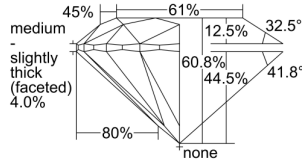

GIA®

FACSIMILE

GIA REPORT 6492918716

Verify this report at GIA.edu

GIA NATURAL DIAMOND DOSSIER®

July 15, 2024
GIA Report Number **6492918716**
Shape and Cutting Style ..... **Round Brilliant**
Measurements ..... **4.02 - 4.04 x 2.45 mm**

GRADING RESULTS

Carat Weight ..... **0.24 carat**
Color Grade ..... **F**
Clarity Grade ..... **Internally Flawless**
Cut Grade ..... **Excellent**

ADDITIONAL GRADING INFORMATION

Polish ..... **Excellent**
Symmetry ..... **Excellent**
Fluorescence ..... **Faint**
Clarity Characteristics..... **Minor Details of Polish**
Inscription(s): **GIA 6492918716**

PROPORTIONS

Profile to actual proportions