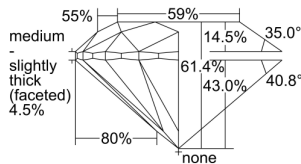

GIA®

FACSIMILE

GIA REPORT 6492919281

Verify this report at GIA.edu

GIA NATURAL DIAMOND DOSSIER®

July 16, 2024
GIA Report Number **6492919281**
Shape and Cutting Style ..... **Round Brilliant**
Measurements ..... **4.97 - 5.00 x 3.06 mm**

GRADING RESULTS

Carat Weight ..... **0.47 carat**
Color Grade ..... **G**
Clarity Grade **VS2**
Cut Grade ..... **Excellent**

ADDITIONAL GRADING INFORMATION

Polish ..... **Very Good**
Symmetry ..... **Excellent**
Fluorescence ..... **Faint**
Clarity Characteristics..... **Cloud, Crystal**
Inscription(s): **GIA 6492919281**

PROPORTIONS

Profile to actual proportions

GRADING SCALES

GIA COLOR SCALE	GIA CLARITY SCALE	GIA CUT SCALE	
D	FLAWLESS	EXCELLENT	
E	INTERNALLY FLAWLESS		
F		VVS₁	VERY GOOD
G	VVS₂		
H	VS₁	GOOD	
I	VS₂		
J	SI₁	FAIR	
K	SI₂		
L	I₁	POOR	
M	I₂		
N	I₃		
O			
P			
Q			
R			
S			
T			
U			
V			
W			
X			
Y			
Z