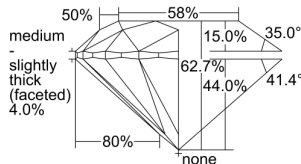

GIA®

FACSIMILE

GIA REPORT 6492919582

Verify this report at GIA.edu

GIA NATURAL DIAMOND DOSSIER®

July 16, 2024
GIA Report Number **6492919582**
Shape and Cutting Style ..... **Round Brilliant**
Measurements ..... **4.44 - 4.47 x 2.79 mm**

GRADING RESULTS

Carat Weight ..... **0.34 carat**
Color Grade ..... **G**
Clarity Grade **VVS1**
Cut Grade ..... **Excellent**

ADDITIONAL GRADING INFORMATION

Polish ..... **Excellent**
Symmetry ..... **Excellent**
Fluorescence ..... **Medium Blue**
Clarity Characteristics..... **Cavity**
Inscription(s): **GIA 6492919582**

PROPORTIONS

Profile to actual proportions

GRADING SCALES

GIA COLOR SCALE	GIA CLARITY SCALE	GIA CUT SCALE
D	FLAWLESS	EXCELLENT
E	FLAWLESS	
F	INTERNALLY FLAWLESS	VERY GOOD
G	FLAWLESS	
H	VVS₁	GOOD
I	VVS₂	
J	VS₁	FAIR
K	VS₂	
L	SI₁	POOR
M	SI₂	
N	I₁	
O	I₂	
P	I₃	
Q		
R		
S		
T		
U		
V		
W		
X		
Y		
Z