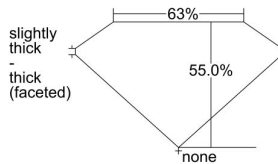

GIA®

FACSIMILE

GIA REPORT 6492934027

Verify this report at GIA.edu

GIA NATURAL DIAMOND DOSSIER®

July 16, 2024
GIA Report Number **6492934027**
Shape and Cutting Style ..... **Pear Brilliant**
Measurements ..... **8.40 x 5.00 x 2.75 mm**

GRADING RESULTS

Carat Weight ..... **0.71 carat**
Color Grade ..... **G**
Clarity Grade **VVS1**

ADDITIONAL GRADING INFORMATION

Polish ..... **Excellent**
Symmetry ..... **Excellent**
Fluorescence ..... **None**
Clarity Characteristics ..... **Cloud**
Inscription(s): **GIA 6492934027**

PROPORTIONS

Profile not to actual proportions

GRADING SCALES

GIA COLOR SCALE		GIA CLARITY SCALE			
COLORLESS	D	VERY VERY SLIGHTLY INCLUDED	FLAWLESS		
	E		INTERNALLY FLAWLESS		
	F	VERY SLIGHTLY INCLUDED	VVS₁		
	G		VVS₂		
	H		VS₁		
	NEAR COLORLESS	I	SLIGHTLY INCLUDED	VS₂	
		J		SI₁	
		FAINT	K	INCLUDED	SI₂
			L		I₁
			M		I₂
VERT LIGHT	N	LIGHT	I₃		
	O				
	P				
	Q				
	R