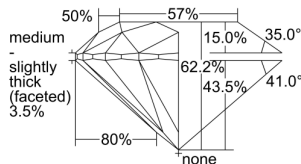

GIA®

FACSIMILE

GIA REPORT 6492934374

Verify this report at GIA.edu

GIA NATURAL DIAMOND DOSSIER®

July 17, 2024
GIA Report Number **6492934374**
Shape and Cutting Style ..... **Round Brilliant**
Measurements ..... **4.78 - 4.80 x 2.98 mm**

GRADING RESULTS

Carat Weight ..... **0.42 carat**
Color Grade ..... **D**
Clarity Grade **VS2**
Cut Grade ..... **Excellent**

ADDITIONAL GRADING INFORMATION

Polish ..... **Excellent**
Symmetry ..... **Excellent**
Fluorescence ..... **None**
Clarity Characteristics ..... **Crystal**
Inscription(s): **GIA 6492934374**

PROPORTIONS

Profile to actual proportions

GRADING SCALES

GIA COLOR SCALE	GIA CLARITY SCALE	GIA CUT SCALE	
D	FLAWLESS	EXCELLENT	
E	INTERNALLY FLAWLESS		
F		VVS₁	VERY GOOD
G	VVS₂		
H	VS₁	GOOD	
I	VS₂		
J	SI₁	FAIR	
K	SI₂		
L	I₁	POOR	
M	I₂		
N	I₃		
O			
P			
Q			
R			
S			
T			
U			
V			
W			
X			
Y			
Z