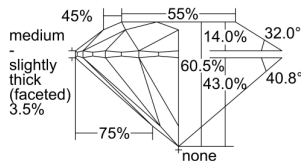

GIA®

FACSIMILE

GIA REPORT 6492938446

Verify this report at GIA.edu

GIA NATURAL DIAMOND DOSSIER®

July 23, 2024
GIA Report Number **6492938446**
Shape and Cutting Style ..... **Round Brilliant**
Measurements ..... **4.34 - 4.36 x 2.63 mm**

GRADING RESULTS

Carat Weight ..... **0.30 carat**
Color Grade ..... **K**
Clarity Grade **VS2**
Cut Grade ..... **Excellent**

ADDITIONAL GRADING INFORMATION

Polish ..... **Excellent**
Symmetry ..... **Excellent**
Fluorescence ..... **None**
Clarity Characteristics..... **Cloud, Feather**
Inscription(s): **GIA 6492938446**

PROPORTIONS

Profile to actual proportions

GRADING SCALES

GIA COLOR SCALE	GIA CLARITY SCALE	GIA CUT SCALE	
D	FLAWLESS	EXCELLENT	
E	INTERNALLY FLAWLESS		
F		VVS₁	VERY GOOD
G	VVS₂		
H	VS₁	GOOD	
I	VS₂		
J	SI₁	FAIR	
K	SI₂		
L	I₁	POOR	
M	I₂		
N	I₃		
O			
P			
Q			
R			
S			
T			
U			
V			
W			
X			
Y			
Z