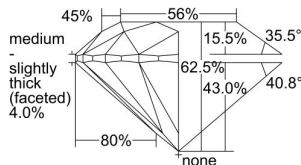

GIA®

FACSIMILE

GIA REPORT 6492941179

Verify this report at GIA.edu

GIA NATURAL DIAMOND DOSSIER®

July 17, 2024
GIA Report Number **6492941179**
Shape and Cutting Style ..... **Round Brilliant**
Measurements ..... **3.72 - 3.74 x 2.33 mm**

GRADING RESULTS

Carat Weight ..... **0.20 carat**
Color Grade ..... **F**
Clarity Grade **VS2**
Cut Grade ..... **Excellent**

ADDITIONAL GRADING INFORMATION

Polish ..... **Excellent**
Symmetry ..... **Excellent**
Fluorescence ..... **None**
Clarity Characteristics..... **Cloud, Crystal**
Inscription(s): **GIA 6492941179**

PROPORTIONS

Profile to actual proportions