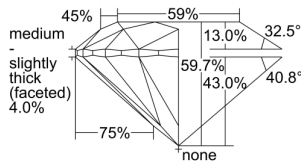

GIA®

FACSIMILE

GIA REPORT 6492943060

Verify this report at GIA.edu

GIA NATURAL DIAMOND DOSSIER®

July 17, 2024
GIA Report Number **6492943060**
Shape and Cutting Style ..... **Round Brilliant**
Measurements ..... **3.78 - 3.80 x 2.26 mm**

GRADING RESULTS

Carat Weight ..... **0.20 carat**
Color Grade ..... **D**
Clarity Grade **VS2**
Cut Grade ..... **Excellent**

ADDITIONAL GRADING INFORMATION

Polish ..... **Excellent**
Symmetry ..... **Excellent**
Fluorescence ..... **None**
Clarity Characteristics ..... **Crystal**
Inscription(s): **GIA 6492943060**

PROPORTIONS

Profile to actual proportions

GRADING SCALES

GIA COLOR SCALE	GIA CLARITY SCALE	GIA CUT SCALE
D	FLAWLESS	EXCELLENT
E	FLAWLESS	
F	INTERNALLY FLAWLESS	VERY GOOD
G	FLAWLESS	
H	VVS₁	GOOD
I	VVS₂	
J	VS₁	FAIR
K	VS₂	
L	SI₁	POOR
M	SI₂	
N	I₁	
O	I₂	
P	I₃	
Q		
R		
S		
T		
U		
V		
W		
X		
Y		
Z