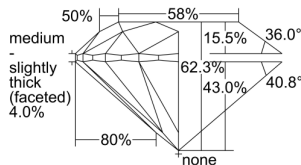

GIA®

FACSIMILE

GIA REPORT 6492944222

Verify this report at GIA.edu

GIA NATURAL DIAMOND DOSSIER®

July 17, 2024
GIA Report Number **6492944222**
Shape and Cutting Style ..... **Round Brilliant**
Measurements ..... **5.52 - 5.54 x 3.45 mm**

GRADING RESULTS

Carat Weight ..... **0.66 carat**
Color Grade ..... **I**
Clarity Grade **VVS1**
Cut Grade ..... **Excellent**

ADDITIONAL GRADING INFORMATION

Polish ..... **Excellent**
Symmetry ..... **Excellent**
Fluorescence ..... **None**
Clarity Characteristics ..... **Cloud**
Inscription(s): **GIA 6492944222**

PROPORTIONS

Profile to actual proportions

GRADING SCALES

GIA COLOR SCALE	GIA CLARITY SCALE	GIA CUT SCALE	
D	FLAWLESS	EXCELLENT	
E	INTERNALLY FLAWLESS		
F		VVS₁	VERY GOOD
G	VVS₂		
H	VS₁	GOOD	
I	VS₂		
J	SI₁	FAIR	
K	SI₂		
L	I₁	POOR	
M	I₂		
N	I₃		
O			
P			
Q			
R			
S			
T			
U			
V			
W			
X			
Y			
Z