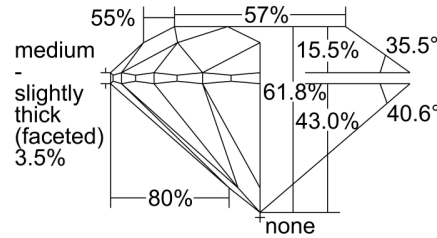

GIA NATURAL DIAMOND GRADING REPORT

July 18, 2024
GIA Report Number 6492951695
Shape and Cutting Style ..... Round Brilliant
Measurements ..... 6.80 - 6.82 x 4.21 mm

GRADING RESULTS

Carat Weight ..... 1.21 carat
Color Grade ..... F
Clarity Grade VVS1
Cut Grade ..... Excellent

ADDITIONAL GRADING INFORMATION

Polish ..... Excellent
Symmetry ..... Excellent
Fluorescence ..... None
Inscription(s): GIA 6492951695

PROPORTIONS

Profile to actual proportions