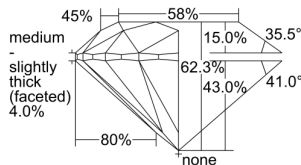

GIA®

FACSIMILE

GIA REPORT 6492956175

Verify this report at GIA.edu

GIA NATURAL DIAMOND DOSSIER®

July 18, 2024
GIA Report Number **6492956175**
Shape and Cutting Style ..... **Round Brilliant**
Measurements ..... **3.70 - 3.72 x 2.31 mm**

GRADING RESULTS

Carat Weight ..... **0.19 carat**
Color Grade ..... **G**
Clarity Grade **VS1**
Cut Grade ..... **Excellent**

ADDITIONAL GRADING INFORMATION

Polish ..... **Excellent**
Symmetry ..... **Excellent**
Fluorescence ..... **None**
Clarity Characteristics..... **Cloud, Pinpoint**
Inscription(s): **GIA 6492956175**

PROPORTIONS

Profile to actual proportions

GRADING SCALES

GIA COLOR SCALE	GIA CLARITY SCALE	GIA CUT SCALE
COLOURLESS	FLAWLESS	EXCELLENT
D	FLAWLESS	
E	FLAWLESS	VERY GOOD
F	FLAWLESS	
G	FLAWLESS	GOOD
H	FLAWLESS	
I	VVS₁	FAIR
J	VVS₂	
K	VS₁	POOR
L	VS₂	
M	SI₁	
N	SI₂	
O	I₁	
P	I₂	
Q	I₃	
R		
S		
T		
U		
V		
W		
X		
Y		
Z