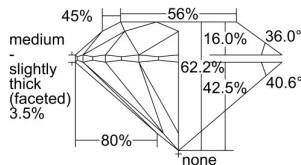

GIA®

FACSIMILE

GIA REPORT 6492956924

Verify this report at GIA.edu

GIA NATURAL DIAMOND DOSSIER®

July 26, 2024
GIA Report Number **6492956924**
Shape and Cutting Style ..... **Round Brilliant**
Measurements ..... **4.14 - 4.16 x 2.58 mm**

GRADING RESULTS

Carat Weight ..... **0.27 carat**
Color Grade ..... **E**
Clarity Grade **VS1**
Cut Grade ..... **Excellent**

ADDITIONAL GRADING INFORMATION

Polish ..... **Excellent**
Symmetry ..... **Excellent**
Fluorescence ..... **None**
Clarity Characteristics..... **Crystal**
Inscription(s): **GIA 6492956924**

PROPORTIONS

Profile to actual proportions