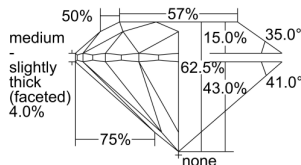

GIA®

FACSIMILE

GIA REPORT 6492957600

Verify this report at GIA.edu

GIA NATURAL DIAMOND DOSSIER®

July 18, 2024
GIA Report Number **6492957600**
Shape and Cutting Style ..... **Round Brilliant**
Measurements ..... **3.89 - 3.92 x 2.44 mm**

GRADING RESULTS

Carat Weight ..... **0.23 carat**
Color Grade ..... **F**
Clarity Grade **VVS1**
Cut Grade ..... **Excellent**

ADDITIONAL GRADING INFORMATION

Polish ..... **Excellent**
Symmetry ..... **Excellent**
Fluorescence ..... **None**
Clarity Characteristics..... **Cloud, Feather, Chip**
Inscription(s): **GIA 6492957600**

PROPORTIONS

Profile to actual proportions