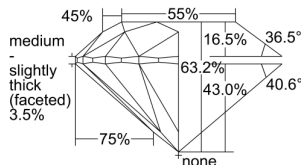

GIA®

FACSIMILE

GIA REPORT 6492963161

Verify this report at GIA.edu

GIA NATURAL DIAMOND DOSSIER®

July 18, 2024
GIA Report Number **6492963161**
Shape and Cutting Style ..... **Round Brilliant**
Measurements ..... **6.21 - 6.27 x 3.94 mm**

GRADING RESULTS

Carat Weight ..... **0.95 carat**
Color Grade ..... **G**
Clarity Grade **VS2**
Cut Grade ..... **Excellent**

ADDITIONAL GRADING INFORMATION

Polish ..... **Excellent**
Symmetry ..... **Excellent**
Fluorescence ..... **None**
Clarity Characteristics..... **Crystal, Feather**
Inscription(s): **GIA 6492963161**

PROPORTIONS

Profile to actual proportions