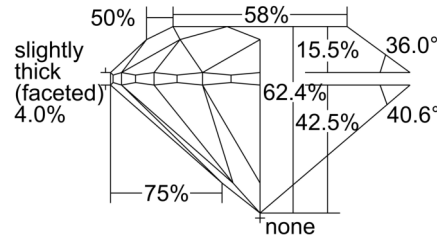

GIA NATURAL DIAMOND GRADING REPORT

July 31, 2024
 GIA Report Number 6492967251
 Shape and Cutting Style Round Brilliant
 Measurements 7.21 - 7.27 x 4.51 mm

GRADING RESULTS

Carat Weight 1.50 carat
 Color Grade I
 Clarity Grade SI1
 Cut Grade Excellent

Profile to actual proportions

CLARITY CHARACTERISTICS

KEY TO SYMBOLS*

- Cloud
- Indented Natural
- Crystal
- Natural
- Feather
- Needle

* Red symbols denote internal characteristics (inclusions). Green or black symbols denote external characteristics (blemishes). Diagram is an approximate representation of the diamond, and symbols shown indicate type, position, and approximate size of clarity characteristics. All clarity characteristics may not be shown. Details of finish are not shown.