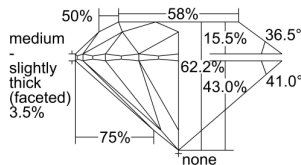

GIA®

FACSIMILE

GIA REPORT

6492968746

Verify this report at GIA.edu

GIA NATURAL DIAMOND DOSSIER®

July 26, 2024
GIA Report Number 6492968746
Shape and Cutting Style ..... Round Brilliant
Measurements ..... 4.74 - 4.76 x 2.95 mm

GRADING RESULTS

Carat Weight ..... 0.41 carat
Color Grade ..... D
Clarity Grade VS2
Cut Grade ..... Excellent

ADDITIONAL GRADING INFORMATION

Polish ..... Excellent
Symmetry ..... Excellent
Fluorescence ..... Medium Blue
Clarity Characteristics ..... Crystal
Inscription(s): GIA 6492968746

PROPORTIONS

Profile to actual proportions

GRADING SCALES

GIA COLOR SCALE	GIA CLARITY SCALE	GIA CUT SCALE	
D	FLAWLESS	EXCELLENT	
E	INTERNALLY FLAWLESS		
F		VVS₁	VERY GOOD
G	VVS₂		
H	VS₁	GOOD	
I	VS₂		
J	SI₁	FAIR	
K	SI₂		
L	I₁	POOR	
M	I₂		
N	I₃		
O			
P			
Q			
R			
S			
T			
U			
V			
W			
X			
Y			
Z