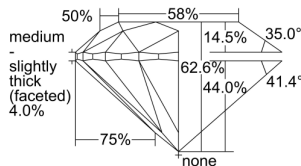

GIA®

FACSIMILE

GIA REPORT 6492969722

Verify this report at GIA.edu

GIA NATURAL DIAMOND DOSSIER®

July 19, 2024
GIA Report Number **6492969722**
Shape and Cutting Style ..... **Round Brilliant**
Measurements ..... **5.04 - 5.08 x 3.17 mm**

GRADING RESULTS

Carat Weight ..... **0.50 carat**
Color Grade ..... **G**
Clarity Grade **S11**
Cut Grade ..... **Excellent**

ADDITIONAL GRADING INFORMATION

Polish ..... **Excellent**
Symmetry ..... **Excellent**
Fluorescence ..... **None**
Clarity Characteristics..... **Crystal, Feather, Cloud**
Inscription(s): **GIA 6492969722**

PROPORTIONS

Profile to actual proportions

GRADING SCALES

GIA COLOR SCALE

COLORLESS	D
	E
	F
	G
	H
	I
	J
NEAR COLORLESS	K
	L
	M
	N
	O
	P
	R
	S
	T
	U
	V
	W
	X
	Y
LIGHT	Z

GIA CLARITY SCALE

VERY VERY SLIGHTLY INCLUDED	FLAWLESS
	INTERNALLY FLAWLESS
VERY SLIGHTLY INCLUDED	VVS₁
	VVS₂
SLIGHTLY INCLUDED	VS₁
	VS₂
INCLUDED	I₁
	I₂
	I₃

GIA CUT SCALE

EXCELLENT
VERY GOOD
GOOD
FAIR
POOR