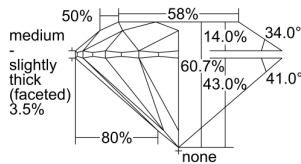

GIA®

FACSIMILE

GIA REPORT 6492970670

Verify this report at GIA.edu

GIA NATURAL DIAMOND DOSSIER®

July 22, 2024
GIA Report Number **6492970670**
Shape and Cutting Style ..... **Round Brilliant**
Measurements ..... **4.57 - 4.60 x 2.79 mm**

GRADING RESULTS

Carat Weight ..... **0.36 carat**
Color Grade ..... **E**
Clarity Grade **VS1**
Cut Grade ..... **Excellent**

ADDITIONAL GRADING INFORMATION

Polish ..... **Excellent**
Symmetry ..... **Excellent**
Fluorescence ..... **None**
Clarity Characteristics..... **Crystal, Pinpoint**
Inscription(s): **GIA 6492970670**

PROPORTIONS

Profile to actual proportions

GRADING SCALES

GIA COLOR SCALE	GIA CLARITY SCALE	GIA CUT SCALE	
D	FLAWLESS	EXCELLENT	
E	INTERNALLY FLAWLESS		
F		VVS₁	VERY GOOD
G	VVS₂		
H	VS₁	GOOD	
I	VS₂		
J	SI₁	FAIR	
K	SI₂		
L	I₁	POOR	
M	I₂		
N	I₃		
O