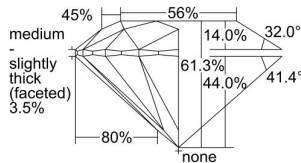

GIA®

FACSIMILE

GIA REPORT 6492975652

Verify this report at GIA.edu

GIA NATURAL DIAMOND DOSSIER®

July 19, 2024
GIA Report Number **6492975652**
Shape and Cutting Style ..... **Round Brilliant**
Measurements ..... **5.73 - 5.74 x 3.52 mm**

GRADING RESULTS

Carat Weight ..... **0.70 carat**
Color Grade ..... **H**
Clarity Grade **S12**
Cut Grade ..... **Excellent**

ADDITIONAL GRADING INFORMATION

Polish ..... **Excellent**
Symmetry ..... **Excellent**
Fluorescence ..... **None**
Clarity Characteristics..... **Cloud, Crystal, Feather**
Inscription(s): **GIA 6492975652**

PROPORTIONS

Profile to actual proportions

GRADING SCALES

GIA COLOR SCALE	GIA CLARITY SCALE	GIA CUT SCALE	
D	FLAWLESS	EXCELLENT	
E	INTERNALLY FLAWLESS		
F		VVS₁	VERY GOOD
G	VVS₂		
H	VS₁	GOOD	
I	VS₂		
J	S1₁	FAIR	
K	S1₂		
L	I₁	POOR	
M	I₂		
N	I₃		
O			
P			
Q			
R			
S			
T			
U			
V			
W			
X			
Y			
Z