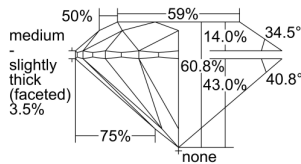

GIA®

FACSIMILE

GIA REPORT 6492978540

Verify this report at GIA.edu

GIA NATURAL DIAMOND DOSSIER®

July 24, 2024
GIA Report Number **6492978540**
Shape and Cutting Style ..... **Round Brilliant**
Measurements ..... **4.29 - 4.32 x 2.62 mm**

GRADING RESULTS

Carat Weight ..... **0.30 carat**
Color Grade ..... **G**
Clarity Grade **VS2**
Cut Grade ..... **Excellent**

ADDITIONAL GRADING INFORMATION

Polish ..... **Excellent**
Symmetry ..... **Excellent**
Fluorescence ..... **Strong Blue**
Clarity Characteristics..... **Crystal, Feather**
Inscription(s): **GIA 6492978540**

PROPORTIONS

Profile to actual proportions

GRADING SCALES

GIA COLOR SCALE

COLORLESS	D
	E
	F
	G
	H
	I
	J
NEAR COLORLESS	K
	L
FAIN	M
	N
	O
	P
VERY LIGHT	Q
	R
	S
	T
	U
	V
	W
	X
	Y
LIGHT	Z

GIA CLARITY SCALE

FLAWLESS	VERY VERY SLIGHTLY INCLUDED	VS₁	VS₂	VS₁	VS₂	SI₁	SI₂	I₁	I₂	I₃					
											FLAWLESS	INTERNALLY FLAWLESS	VERY SLIGHTLY INCLUDED	SLIGHTLY INCLUDED	INCLUDED

GIA CUT SCALE

EXCELLENT
VERY GOOD
GOOD
FAIR
POOR