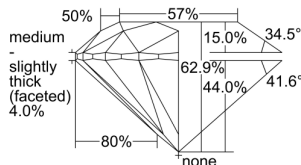

GIA®

FACSIMILE

GIA REPORT 6492979208

Verify this report at GIA.edu

GIA NATURAL DIAMOND DOSSIER®

July 22, 2024
GIA Report Number **6492979208**
Shape and Cutting Style ..... **Round Brilliant**
Measurements ..... **4.70 - 4.73 x 2.97 mm**

GRADING RESULTS

Carat Weight ..... **0.40 carat**
Color Grade ..... **G**
Clarity Grade **VS2**
Cut Grade ..... **Excellent**

ADDITIONAL GRADING INFORMATION

Polish ..... **Excellent**
Symmetry ..... **Excellent**
Fluorescence ..... **None**
Clarity Characteristics..... **Crystal, Cloud**
Inscription(s): **GIA 6492979208**

PROPORTIONS

Profile to actual proportions

GRADING SCALES

GIA COLOR SCALE	GIA CLARITY SCALE	GIA CUT SCALE	
D	FLAWLESS	EXCELLENT	
E	INTERNALLY FLAWLESS		
F		VVS₁	VERY GOOD
G	VVS₂		
H	VS₁	GOOD	
I	VS₂		
J	SI₁	FAIR	
K	SI₂		
L	I₁	POOR	
M	I₂		
N	I₃		
O			
P			
Q			
R			
S			
T			
U			
V			
W			
X			
Y			
Z