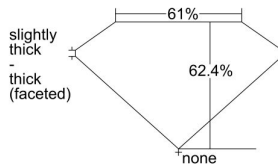

GIA®

FACSIMILE

GIA REPORT 6492980435

Verify this report at GIA.edu

GIA NATURAL DIAMOND DOSSIER®

July 22, 2024
GIA Report Number **6492980435**
Shape and Cutting Style ..... **Pear Brilliant**
Measurements ..... **6.94 x 4.39 x 2.74 mm**

GRADING RESULTS

Carat Weight ..... **0.50 carat**
Color Grade ..... **D**
Clarity Grade **VVS1**

ADDITIONAL GRADING INFORMATION

Polish ..... **Excellent**
Symmetry ..... **Very Good**
Fluorescence ..... **None**
Clarity Characteristics..... **Indented Natural, Surface Graining**
Inscription(s): **GIA 6492980435**

PROPORTIONS

Profile not to actual proportions

GRADING SCALES

GIA COLOR SCALE		GIA CLARITY SCALE	
COLORLESS	D	VERY VERY SLIGHTLY INCLUDED	FLAWLESS
	E		INTERNALLY FLAWLESS
	F		VVS₁
	G		VVS₂
	H		VS₁
	I		VS₂
	J		SI₁
	K		SI₂
	L		I₁
	M		I₂
NEAR COLORLESS	N	SLIGHTLY INCLUDED	I₃
	O		
	P		
	Q		
FAINT	R		
	S		
	T		
	U		
VERT LIGHT	V		
	W		
	X		
	Y		
LIGHT	Z