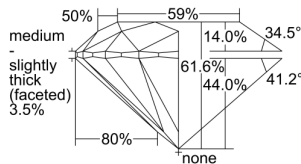

GIA®

FACSIMILE

GIA REPORT 6492983803

Verify this report at GIA.edu

GIA NATURAL DIAMOND DOSSIER®

July 22, 2024
GIA Report Number **6492983803**
Shape and Cutting Style ..... **Round Brilliant**
Measurements ..... **5.69 - 5.72 x 3.51 mm**

GRADING RESULTS

Carat Weight ..... **0.70 carat**
Color Grade ..... **G**
Clarity Grade **VS1**
Cut Grade ..... **Excellent**

ADDITIONAL GRADING INFORMATION

Polish ..... **Excellent**
Symmetry ..... **Excellent**
Fluorescence ..... **None**
Clarity Characteristics..... **Cloud, Crystal**
Inscription(s): **GIA 6492983803**

PROPORTIONS

Profile to actual proportions

GRADING SCALES

GIA COLOR SCALE	GIA CLARITY SCALE	GIA CUT SCALE	
D	FLAWLESS	EXCELLENT	
E	INTERNALLY FLAWLESS		
F		VVS₁	VERY GOOD
G	VVS₂		
H	VS₁	GOOD	
I	VS₂		
J	SI₁	FAIR	
K	SI₂		
L	I₁	POOR	
M	I₂		
N	I₃		
O			
P			
Q			
R			
S			
T			
U			
V			
W			
X			
Y			
Z