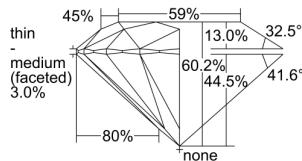

GIA®

FACSIMILE

GIA REPORT

6492986832

Verify this report at GIA.edu

GIA NATURAL DIAMOND DOSSIER®

July 23, 2024
GIA Report Number **6492986832**
Shape and Cutting Style ..... **Round Brilliant**
Measurements ..... **4.64 - 4.67 x 2.80 mm**

GRADING RESULTS

Carat Weight ..... **0.36 carat**
Color Grade ..... **J**
Clarity Grade **VS1**
Cut Grade ..... **Excellent**

ADDITIONAL GRADING INFORMATION

Polish ..... **Excellent**
Symmetry ..... **Excellent**
Fluorescence ..... **None**
Clarity Characteristics..... **Cloud, Pinpoint**
Inscription(s): GIA 6492986832

PROPORTIONS

Profile to actual proportions