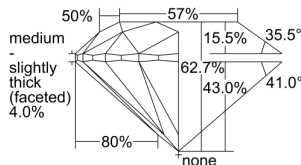

GIA®

FACSIMILE

GIA REPORT 6492988724

Verify this report at GIA.edu

GIA NATURAL DIAMOND DOSSIER®

July 24, 2024
GIA Report Number **6492988724**
Shape and Cutting Style ..... **Round Brilliant**
Measurements ..... **4.48 - 4.50 x 2.82 mm**

GRADING RESULTS

Carat Weight ..... **0.35 carat**
Color Grade ..... **F**
Clarity Grade **S11**
Cut Grade ..... **Excellent**

ADDITIONAL GRADING INFORMATION

Polish ..... **Excellent**
Symmetry ..... **Excellent**
Fluorescence ..... **None**
Clarity Characteristics..... **Feather, Cloud, Crystal**
Inscription(s): **GIA 6492988724**

PROPORTIONS

Profile to actual proportions

GRADING SCALES

GIA COLOR SCALE	GIA CLARITY SCALE	GIA CUT SCALE	
D	FLAWLESS	EXCELLENT	
E	INTERNALLY FLAWLESS		
F		VVS₁	VERY GOOD
G	VVS₂		
H	VS₁	GOOD	
I	VS₂		
J	S1₁	FAIR	
K	S1₂		
L	I₁	POOR	
M	I₂		
N	I₃		
O			
P			
Q			
R			
S			
T			
U			
V			
W			
X			
Y			
Z