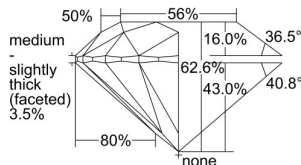

GIA®

FACSIMILE

GIA REPORT 6492988838

Verify this report at GIA.edu

GIA NATURAL DIAMOND DOSSIER®

July 24, 2024
GIA Report Number **6492988838**
Shape and Cutting Style ..... **Round Brilliant**
Measurements ..... **3.83 - 3.85 x 2.40 mm**

GRADING RESULTS

Carat Weight ..... **0.22 carat**
Color Grade ..... **E**
Clarity Grade **VVS1**
Cut Grade ..... **Excellent**

ADDITIONAL GRADING INFORMATION

Polish ..... **Excellent**
Symmetry ..... **Excellent**
Fluorescence ..... **None**
Clarity Characteristics..... **Pinpoint, Cloud, Surface Graining**
Inscription(s): **GIA 6492988838**

PROPORTIONS

Profile to actual proportions