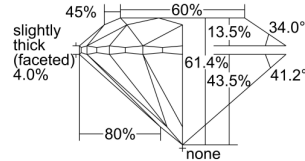

GIA®

FACSIMILE

GIA REPORT 6492993375

Verify this report at GIA.edu

GIA NATURAL DIAMOND DOSSIER®

July 24, 2024
GIA Report Number **6492993375**
Shape and Cutting Style ..... **Round Brilliant**
Measurements ..... **4.33 - 4.35 x 2.66 mm**

GRADING RESULTS

Carat Weight ..... **0.31 carat**
Color Grade ..... **G**
Clarity Grade **S12**
Cut Grade ..... **Excellent**

ADDITIONAL GRADING INFORMATION

Polish ..... **Excellent**
Symmetry ..... **Excellent**
Fluorescence ..... **None**
Clarity Characteristics ..... **Crystal, Cloud**
Inscription(s): **GIA 6492993375**

PROPORTIONS

Profile to actual proportions