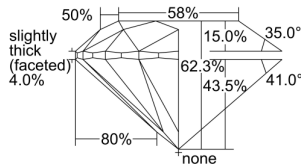

GIA®

FACSIMILE

GIA REPORT 6492993386

Verify this report at GIA.edu

GIA NATURAL DIAMOND DOSSIER®

July 23, 2024
GIA Report Number **6492993386**
Shape and Cutting Style ..... **Round Brilliant**
Measurements ..... **4.33 - 4.35 x 2.70 mm**

GRADING RESULTS

Carat Weight ..... **0.31 carat**
Color Grade ..... **E**
Clarity Grade **VS2**
Cut Grade ..... **Excellent**

ADDITIONAL GRADING INFORMATION

Polish ..... **Excellent**
Symmetry ..... **Excellent**
Fluorescence ..... **None**
Clarity Characteristics..... **Cloud, Crystal**
Inscription(s): **GIA 6492993386**

PROPORTIONS

Profile to actual proportions

GRADING SCALES

GIA COLOR SCALE	GIA CLARITY SCALE	GIA CUT SCALE	
D	FLAWLESS	EXCELLENT	
E	INTERNALLY FLAWLESS		
F		VVS₁	VERY GOOD
G	VVS₂		
H	VS₁	GOOD	
I	VS₂		
J	SI₁	FAIR	
K	SI₂		
L	I₁	POOR	
M	I₂		
N	I₃		
O			
P			
Q			
R			
S			
T			
U			
V			
W			
X			
Y			
Z