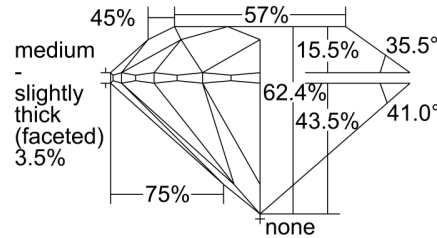

GIA NATURAL DIAMOND GRADING REPORT

July 23, 2024  
 GIA Report Number ..... 6492993757  
 Shape and Cutting Style ..... Round Brilliant  
 Measurements ..... 7.00 - 7.04 x 4.38 mm

GRADING RESULTS

Carat Weight ..... 1.33 carat  
 Color Grade ..... H  
 Clarity Grade ..... VS2  
 Cut Grade ..... Excellent

PROPORTIONS

Profile to actual proportions

CLARITY CHARACTERISTICS

KEY TO SYMBOLS\*

-  Cloud
-  Crystal
-  Feather
-  Needle

\* Red symbols denote internal characteristics (inclusions). Green or black symbols denote external characteristics (blemishes). Diagram is an approximate representation of the diamond, and symbols shown indicate type, position, and approximate size of clarity characteristics. All clarity characteristics may not be shown. Details of finish are not shown.