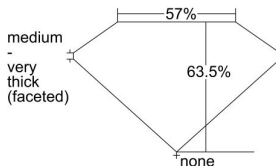

GIA®

FACSIMILE

GIA REPORT 6492994690

Verify this report at GIA.edu

GIA NATURAL DIAMOND DOSSIER®

July 25, 2024
GIA Report Number 6492994690
Shape and Cutting Style ..... Pear Brilliant
Measurements ..... 6.03 x 3.84 x 2.44 mm

GRADING RESULTS

Carat Weight ..... 0.34 carat
Color Grade ..... E
Clarity Grade VS1

ADDITIONAL GRADING INFORMATION

Polish ..... Excellent
Symmetry ..... Good
Fluorescence ..... None
Clarity Characteristics ..... Cloud, Pinpoint
Inscription(s): GIA 6492994690

PROPORTIONS

Profile not to actual proportions

GRADING SCALES

GIA COLOR SCALE		GIA CLARITY SCALE			
COLORLESS	D	VERY VERY SLIGHTLY INCLUDED	FLAWLESS		
	E		INTERNALLY FLAWLESS		
	F	VERY SLIGHTLY INCLUDED	VVS₁		
	G		VVS₂		
	H		VS₁		
	NEAR COLORLESS	I	SLIGHTLY INCLUDED	VS₂	
		J		SI₁	
		FAINT	K	INCLUDED	SI₂
			L		I₁
			M		I₂
VERT LIGHT	N	LIGHT	I₃		
	O				
	P				
	Q				
	R