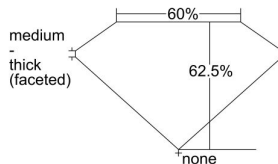

GIA®

FACSIMILE

GIA REPORT 6495011708

Verify this report at GIA.edu

GIA NATURAL DIAMOND DOSSIER®

April 05, 2024
GIA Report Number 6495011708
Shape and Cutting Style ..... Pear Brilliant
Measurements ..... 6.70 x 4.27 x 2.67 mm

GRADING RESULTS

Carat Weight ..... 0.46 carat
Color Grade ..... D
Clarity Grade VS1

ADDITIONAL GRADING INFORMATION

Polish ..... Excellent
Symmetry ..... Very Good
Fluorescence ..... None
Clarity Characteristics ..... Crystal, Pinpoint
Inscription(s): GIA 6495011708

PROPORTIONS

Profile not to actual proportions

GRADING SCALES

GIA COLOR SCALE		GIA CLARITY SCALE	
COLORLESS	D	VERY VERY SLIGHTLY INCLUDED	FLAWLESS
	E		INTERNALLY FLAWLESS
	F		VVS₁
	G		VVS₂
	H		VS₁
	I		VS₂
	J		SI₁
	K		SI₂
	L		I₁
	M		I₂
NEAR COLORLESS	N	SLIGHTLY INCLUDED	I₃
	O		
	P		
	Q		
FAINT	R	INCLUDED	
	S		
	T		
	U		
VERY LIGHT	V		
	W		
	X		
	Y		
LIGHT	Z