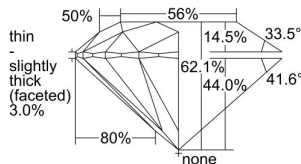

GIA®

FACSIMILE

GIA REPORT 6495022856

Verify this report at GIA.edu

GIA NATURAL DIAMOND DOSSIER®

May 08, 2024
GIA Report Number 6495022856
Shape and Cutting Style ..... Round Brilliant
Measurements ..... 4.30 - 4.32 x 2.68 mm

GRADING RESULTS

Carat Weight ..... 0.30 carat
Color Grade ..... E
Clarity Grade VS1
Cut Grade ..... Excellent

ADDITIONAL GRADING INFORMATION

Polish ..... Excellent
Symmetry ..... Excellent
Fluorescence ..... None
Clarity Characteristics..... Crystal, Pinpoint
Inscription(s): GIA 6495022856

PROPORTIONS

Profile to actual proportions

GRADING SCALES

GIA COLOR SCALE	GIA CLARITY SCALE	GIA CUT SCALE	
D	FLAWLESS	EXCELLENT	
E	INTERNALLY FLAWLESS		
F		VVS₁	VERY GOOD
G	VVS₂		
H	VS₁	GOOD	
I	VS₂		
J	SI₁	FAIR	
K	SI₂		
L	I₁	POOR	
M			
N			
O	I₂		
P			
Q			
R	I₃		
S			
T			
U			
V			
W			
X			
Y			
Z