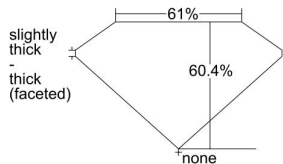

GIA®

FACSIMILE

GIA REPORT 6495023522

Verify this report at GIA.edu

GIA NATURAL DIAMOND DOSSIER®

April 08, 2024
GIA Report Number 6495023522
Shape and Cutting Style ..... Heart Brilliant
Measurements ..... 4.30 x 5.10 x 3.08 mm

GRADING RESULTS

Carat Weight ..... 0.41 carat
Color Grade ..... G
Clarity Grade VVS2

ADDITIONAL GRADING INFORMATION

Polish ..... Excellent
Symmetry ..... Excellent
Fluorescence ..... None
Clarity Characteristics ..... Cloud
Inscription(s): GIA 6495023522

PROPORTIONS

Profile not to actual proportions

GRADING SCALES

GIA COLOR SCALE		GIA CLARITY SCALE			
COLORLESS	D	VERY VERY SLIGHTLY INCLUDED	FLAWLESS		
	E		INTERNALLY FLAWLESS		
	F		VVS₁		
	NEAR COLORLESS	G	VERY SLIGHTLY INCLUDED	VVS₂	
		H		VS₁	
		FAINT	I	SLIGHTLY INCLUDED	VS₂
			J		SI₁
	LIGHT	K	INCLUDED		SI₂
		L		I₁	
		M	NOT LISTED	I₂	
N		I₃			
O					
P					
Q					
R					
S					
T					
U					
V					
W					
X					
Y					
Z