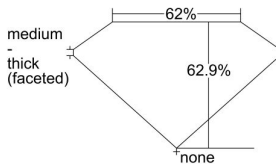

GIA®

FACSIMILE

GIA REPORT 6495025459

Verify this report at GIA.edu

GIA NATURAL DIAMOND DOSSIER®

April 08, 2024
GIA Report Number 6495025459
Shape and Cutting Style ..... Marquise Brilliant
Measurements ..... 8.39 x 4.51 x 2.84 mm

GRADING RESULTS

Carat Weight ..... 0.66 carat
Color Grade ..... D
Clarity Grade VS1

ADDITIONAL GRADING INFORMATION

Polish ..... Excellent
Symmetry ..... Very Good
Fluorescence ..... Faint
Clarity Characteristics ..... Crystal
Inscription(s): GIA 6495025459

PROPORTIONS

Profile not to actual proportions

GRADING SCALES

GIA COLOR SCALE		GIA CLARITY SCALE			
COLORLESS	D	VERY VERY SLIGHTLY INCLUDED	FLAWLESS		
	E		INTERNALLY FLAWLESS		
	F	VERY SLIGHTLY INCLUDED	VVS₁		
	G		VVS₂		
	H		VS₁		
	NEAR COLORLESS	I	SLIGHTLY INCLUDED	VS₂	
		J		SI₁	
		FAINT	K	INCLUDED	SI₂
			L		I₁
			M		I₂
N			I₃		
VERT LIGHT	O	INCLUDED			
	P				
	Q				
	R				
	S				
	T				
LIGHT	U				
	V				
	W				
	X				
Y					
Z