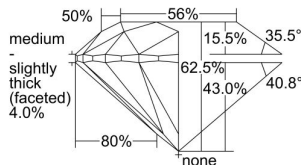

GIA®

FACSIMILE

GIA REPORT 6495027234

Verify this report at GIA.edu

GIA NATURAL DIAMOND DOSSIER®

April 16, 2024
GIA Report Number **6495027234**
Shape and Cutting Style ..... **Round Brilliant**
Measurements ..... **4.36 - 4.38 x 2.73 mm**

GRADING RESULTS

Carat Weight ..... **0.32 carat**
Color Grade ..... **I**
Clarity Grade **VS1**
Cut Grade ..... **Excellent**

ADDITIONAL GRADING INFORMATION

Polish ..... **Excellent**
Symmetry ..... **Excellent**
Fluorescence ..... **None**
Clarity Characteristics ..... **Feather**
Inscription(s): **GIA 6495027234**

PROPORTIONS

Profile to actual proportions