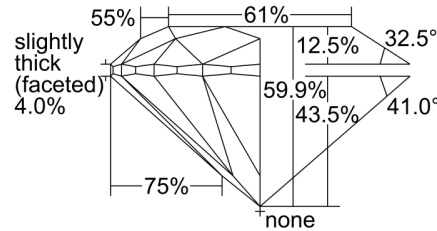

GIA NATURAL DIAMOND GRADING REPORT

April 16, 2024
 GIA Report Number 6495029348
 Shape and Cutting Style Round Brilliant
 Measurements 6.83 - 6.88 x 4.11 mm

GRADING RESULTS

Carat Weight 1.20 carat
 Color Grade J
 Clarity Grade VS2
 Cut Grade Excellent

ADDITIONAL GRADING INFORMATION

Polish Excellent
 Symmetry Excellent
 Fluorescence Faint
 Inscription(s): GIA 6495029348

PROPORTIONS

Profile to actual proportions

CLARITY CHARACTERISTICS

KEY TO SYMBOLS*

- Feather
- Crystal
- Needle
- Pinpoint

* Red symbols denote internal characteristics (inclusions). Green or black symbols denote external characteristics (blemishes). Diagram is an approximate representation of the diamond, and symbols shown indicate type, position, and approximate size of clarity characteristics. All clarity characteristics may not be shown. Details of finish are not shown.