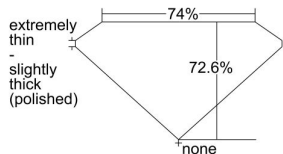

GIA®

FACSIMILE

GIA REPORT 6495031206

Verify this report at GIA.edu

GIA NATURAL DIAMOND DOSSIER®

April 11, 2024
GIA Report Number **6495031206**
Shape and Cutting Style ..... **Square Modified Brilliant**
Measurements ..... **3.70 x 3.69 x 2.68 mm**

GRADING RESULTS

Carat Weight ..... **0.30 carat**
Color Grade ..... **H**
Clarity Grade **VS1**

ADDITIONAL GRADING INFORMATION

Polish ..... **Excellent**
Symmetry ..... **Very Good**
Fluorescence ..... **Faint**
Clarity Characteristics..... **Feather, Needle, Cloud**
Inscription(s): **GIA 6495031206**

PROPORTIONS

Profile not to actual proportions

GRADING SCALES

GIA COLOR SCALE		GIA CLARITY SCALE	
COLORLESS	D	VERY VERY SLIGHTLY INCLUDED	FLAWLESS
	E		INTERNALLY FLAWLESS
	F		VVS₁
	G		VVS₂
	H		VS₁
NEAR COLORLESS	I	VERY SLIGHTLY INCLUDED	VS₂
	J		SI₁
	K		SI₂
FAINT	L	SLIGHTLY INCLUDED	I₁
	M		I₂
	N		I₃
VERY LIGHT	O	INCLUDED	
	P		
	Q		
LIGHT	R		
	S		
	T		
	U		
	V		
	W		
	X		
	Y		
	Z