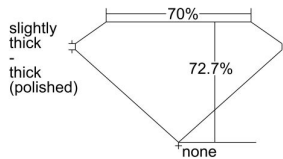

GIA®

FACSIMILE

GIA REPORT 6495046727

Verify this report at GIA.edu

GIA NATURAL DIAMOND DOSSIER®

April 10, 2024
GIA Report Number **6495046727**
Shape and Cutting Style ..... **Square Modified Brilliant**
Measurements ..... **4.59 x 4.53 x 3.29 mm**

GRADING RESULTS

Carat Weight ..... **0.60 carat**
Color Grade ..... **I**
Clarity Grade **VS1**

ADDITIONAL GRADING INFORMATION

Polish ..... **Excellent**
Symmetry ..... **Excellent**
Fluorescence ..... **Faint**
Clarity Characteristics..... **Feather, Cloud, Internal Graining**
Inscription(s): **GIA 6495046727**

PROPORTIONS

Profile not to actual proportions

GRADING SCALES

GIA COLOR SCALE		GIA CLARITY SCALE			
COLORLESS	D	VERY VERY SLIGHTLY INCLUDED	FLAWLESS		
	E		INTERNALLY FLAWLESS		
	F	VERY SLIGHTLY INCLUDED	VS₁		
	G		VS₂		
	H		VS₁		
	NEAR COLORLESS	I	SLIGHTLY INCLUDED	SI₁	
		J		SI₂	
		FAINT	K	INCLUDED	I₁
			L		I₂
			M		I₃
VERT LIGHT	N				
	O				
	P				
	Q				
	R				
	S				
	T				
LIGHT	U				
	V				
	W				
	X				
Y					
Z