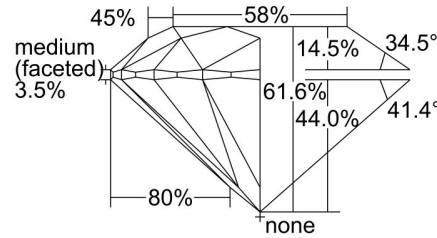

GIA NATURAL DIAMOND GRADING REPORT

April 16, 2024  
 GIA Report Number ..... 6495048059  
 Shape and Cutting Style ..... Round Brilliant  
 Measurements ..... 6.44 - 6.46 x 3.97 mm

GRADING RESULTS

Carat Weight ..... 1.00 carat  
 Color Grade ..... I  
 Clarity Grade ..... SI1  
 Cut Grade ..... Excellent

PROPORTIONS

Profile to actual proportions

CLARITY CHARACTERISTICS

KEY TO SYMBOLS\*

-  Feather
-  Twinning Wisp
-  Pinpoint

\* Red symbols denote internal characteristics (inclusions). Green or black symbols denote external characteristics (blemishes). Diagram is an approximate representation of the diamond, and symbols shown indicate type, position, and approximate size of clarity characteristics. All clarity characteristics may not be shown. Details of finish are not shown.