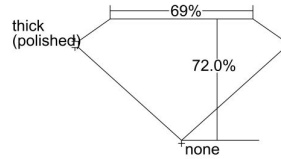

GIA®

FACSIMILE

GIA REPORT 6495056674

Verify this report at GIA.edu

GIA NATURAL DIAMOND DOSSIER®

April 11, 2024
GIA Report Number 6495056674
Shape and Cutting Style ..... Square Modified Brilliant
Measurements ..... 4.51 x 4.48 x 3.22 mm

GRADING RESULTS

Carat Weight ..... 0.56 carat
Color Grade ..... G
Clarity Grade VS1

ADDITIONAL GRADING INFORMATION

Polish ..... Excellent
Symmetry ..... Excellent
Fluorescence ..... None
Clarity Characteristics ..... Crystal, Pinpoint
Inscription(s): GIA 6495056674

PROPORTIONS

Profile not to actual proportions

GRADING SCALES

GIA COLOR SCALE		GIA CLARITY SCALE			
COLORLESS	D	VERY VERY SLIGHTLY INCLUDED	FLAWLESS		
	E		INTERNALLY FLAWLESS		
	F	VERY SLIGHTLY INCLUDED	VVS₁		
	G		VVS₂		
	H		VS₁		
	NEAR COLORLESS	I	SLIGHTLY INCLUDED	VS₂	
		J		SI₁	
		FAINT	K	INCLUDED	SI₂
			L		I₁
			M		I₂
VERT LIGHT	N	INCLUDED	I₃		
	O				
	P				
	Q				
	R				
LIGHT	S				
	T				
	U				
	V				
	W				
X					
Y					
Z