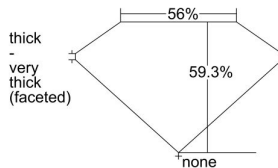

GIA®

FACSIMILE

GIA REPORT 6495061434

Verify this report at GIA.edu

GIA NATURAL DIAMOND DOSSIER®

April 12, 2024
GIA Report Number **6495061434**
Shape and Cutting Style ..... **Heart Brilliant**
Measurements ..... **4.06 x 4.69 x 2.78 mm**

GRADING RESULTS

Carat Weight ..... **0.30 carat**
Color Grade ..... **G**
Clarity Grade **VVS1**

ADDITIONAL GRADING INFORMATION

Polish ..... **Excellent**
Symmetry ..... **Excellent**
Fluorescence ..... **None**
Clarity Characteristics ..... **Feather**
Inscription(s): GIA 6495061434

PROPORTIONS

Profile not to actual proportions

GRADING SCALES

GIA COLOR SCALE		GIA CLARITY SCALE			
COLORLESS	D	VERY VERY SLIGHTLY INCLUDED	FLAWLESS		
	E		INTERNALLY FLAWLESS		
	F	VERY SLIGHTLY INCLUDED	VVS₁		
	G		VVS₂		
	H		VS₁		
	NEAR COLORLESS	I	SLIGHTLY INCLUDED	VS₂	
		J		SI₁	
		FAINT	K	INCLUDED	SI₂
			L		I₁
			M		I₂
VERY LIGHT			N	LIGHT	I₃
			O		
			P		
	Q				
LIGHT	R				
	S				
	T				
	U				
	V				
	W				
	X				
	Y				
	Z