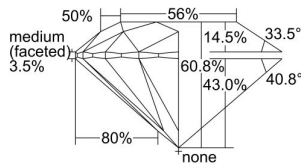

GIA®

FACSIMILE

GIA REPORT 6495063559

Verify this report at GIA.edu

GIA NATURAL DIAMOND DOSSIER®

April 17, 2024
GIA Report Number 6495063559
Shape and Cutting Style ..... Round Brilliant
Measurements ..... 4.36 - 4.38 x 2.66 mm

GRADING RESULTS

Carat Weight ..... 0.30 carat
Color Grade ..... K
Clarity Grade VVS1
Cut Grade ..... Excellent

ADDITIONAL GRADING INFORMATION

Polish ..... Excellent
Symmetry ..... Excellent
Fluorescence ..... Faint
Clarity Characteristics ..... Pinpoint
Inscription(s): GIA 6495063559

PROPORTIONS

Profile to actual proportions

GRADING SCALES

GIA COLOR SCALE	GIA CLARITY SCALE	GIA CUT SCALE	
D	FLAWLESS	EXCELLENT	
E	INTERNALLY FLAWLESS		
F		VVS₁	VERY GOOD
G	VVS₂		
H	VS₁	GOOD	
I	VS₂		
J	SI₁	FAIR	
K	SI₂		
L	I₁	POOR	
M	I₂		
N	I₃		
O			
P			
Q			
R			
S			
T			
U			
V			
W			
X			
Y			
Z