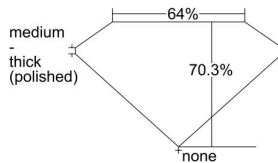

GIA®

FACSIMILE

GIA REPORT 6495074108

Verify this report at GIA.edu

GIA NATURAL DIAMOND DOSSIER®

April 15, 2024
GIA Report Number **6495074108**
Shape and Cutting Style ..... **Square Emerald Cut**
Measurements ..... **4.38 x 4.23 x 2.98 mm**

GRADING RESULTS

Carat Weight ..... **0.50 carat**
Color Grade ..... **F**
Clarity Grade **VS1**

ADDITIONAL GRADING INFORMATION

Polish ..... **Excellent**
Symmetry ..... **Excellent**
Fluorescence ..... **None**
Clarity Characteristics ..... **Crystal, Pinpoint**
Inscription(s): **GIA 6495074108**

PROPORTIONS

Profile not to actual proportions

GRADING SCALES

GIA COLOR SCALE		GIA CLARITY SCALE			
COLORLESS	D	VERY VERY SLIGHTLY INCLUDED	FLAWLESS		
	E		INTERNALLY FLAWLESS		
	F		VS₁		
	G		VS₂		
	NEAR COLORLESS	H	VERY SLIGHTLY INCLUDED	VS₁	
		I		VS₂	
		FAINT	J	SLIGHTLY INCLUDED	SI₁
			K		SI₂
	L		I₁		
	VERT LIGHT		M	INCLUDED	I₂
N			I₃		
O					
P					
Q					
R					
LIGHT	S				
	T				
	U				
	V				
	W				
	X				
Y					
Z