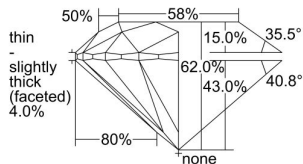

GIA®

FACSIMILE

GIA REPORT 6495086690

Verify this report at GIA.edu

GIA NATURAL DIAMOND DOSSIER®

April 16, 2024
GIA Report Number 6495086690
Shape and Cutting Style ..... Round Brilliant
Measurements ..... 4.69 - 4.71 x 2.91 mm

GRADING RESULTS

Carat Weight ..... 0.39 carat
Color Grade I
Clarity Grade VS1
Cut Grade ..... Excellent

ADDITIONAL GRADING INFORMATION

Polish ..... Excellent
Symmetry ..... Excellent
Fluorescence ..... None
Clarity Characteristics ..... Cloud, Pinpoint
Inscription(s): GIA 6495086690

PROPORTIONS

GRADING SCALES

GIA COLOR SCALE	GIA CLARITY SCALE	GIA CUT SCALE
COLOURLESS D	FLAWLESS	EXCELLENT
E	INTERNALLY FLAWLESS	
F	VVS₁	VERY GOOD
G		
H	VVS₂	GOOD
I	VS₁	
J	VS₂	FAIR
K	SI₁	
L	SI₂	POOR
M	I₁	
N	I₂	
O	I₃	
P		
Q		
R		
S		
T		
U		
V		
W		
X		
Y		
Z