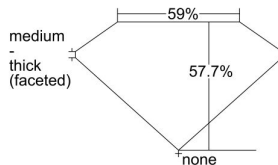

GIA®

FACSIMILE

GIA REPORT 6495102110

Verify this report at GIA.edu

GIA NATURAL DIAMOND DOSSIER®

April 17, 2024
GIA Report Number 6495102110
Shape and Cutting Style ..... Heart Brilliant
Measurements ..... 4.43 x 5.18 x 2.99 mm

GRADING RESULTS

Carat Weight ..... 0.40 carat
Color Grade ..... E
Clarity Grade VVS1

ADDITIONAL GRADING INFORMATION

Polish ..... Excellent
Symmetry ..... Excellent
Fluorescence ..... Medium Blue
Clarity Characteristics ..... Cloud, Pinpoint
Inscription(s): GIA 6495102110

PROPORTIONS

Profile not to actual proportions

GRADING SCALES

GIA COLOR SCALE		GIA CLARITY SCALE			
COLORLESS	D	VERY VERY SLIGHTLY INCLUDED	FLAWLESS		
	E		INTERNALLY FLAWLESS		
	F	VERY SLIGHTLY INCLUDED	VVS₁		
	G		VVS₂		
	H		VS₁		
	NEAR COLORLESS	I	SLIGHTLY INCLUDED	VS₂	
		J		SI₁	
		FAINT	K	INCLUDED	SI₂
			L		I₁
			M		I₂
N			I₃		
VERT LIGHT	O				
	P				
	Q				
	R				
	LIGHT	S			
		T			
U					
V					
	W				
	X				
	Y				
	Z