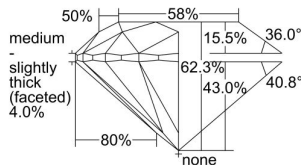

GIA®

FACSIMILE

GIA REPORT 6495129330

Verify this report at GIA.edu

GIA NATURAL DIAMOND DOSSIER®

April 29, 2024
GIA Report Number 6495129330
Shape and Cutting Style ..... Round Brilliant
Measurements ..... 4.42 - 4.45 x 2.76 mm

GRADING RESULTS

Carat Weight ..... 0.34 carat
Color Grade ..... H
Clarity Grade VS1
Cut Grade ..... Excellent

ADDITIONAL GRADING INFORMATION

Polish ..... Excellent
Symmetry ..... Excellent
Fluorescence ..... None
Clarity Characteristics ..... Crystal, Pinpoint
Inscription(s): GIA 6495129330

PROPORTIONS

Profile to actual proportions

GRADING SCALES

GIA COLOR SCALE	GIA CLARITY SCALE	GIA CUT SCALE
COLOURLESS D	FLAWLESS	EXCELLENT
E	INTERNALLY FLAWLESS	
F	VVS₁	VERY GOOD
G		
H	VVS₂	GOOD
I	VS₁	
J	VS₂	FAIR
K	SI₁	
L	SI₂	POOR
M	I₁	
N	I₂	
O	I₃	
P		
Q		
R		
S		
T		
U		
V		
W		
X		
Y		
Z